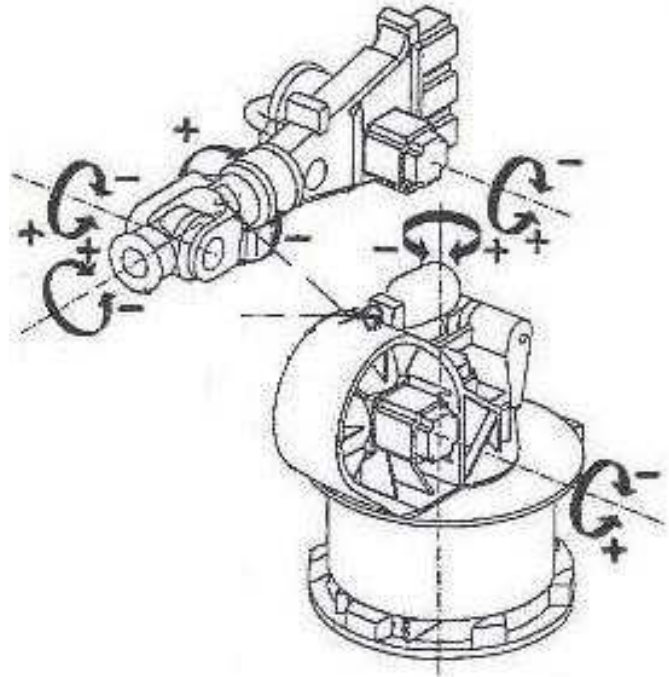

Industrial robot KUKA KR150/2 KRC 1

Product ID	Type of control	Year of construction	Lifting capacity	Working radius	Price	
KUKA KR150/2 KRC1	KR150/2 KRC 1	1996	150kg	2410mm	by request	
Accessories	Interbus card					
Operating hours						
	Axis 1	Axis 2	Axis 3	Axis 4	Axis 5	Axis 6
Range of motion	185°	-40° +93°	-210° +58°	350°	120°	350°
Motion speed	75%/sec.	75%/sec.	76%/sec.	118%/sec.	128%/sec.	168%/sec.