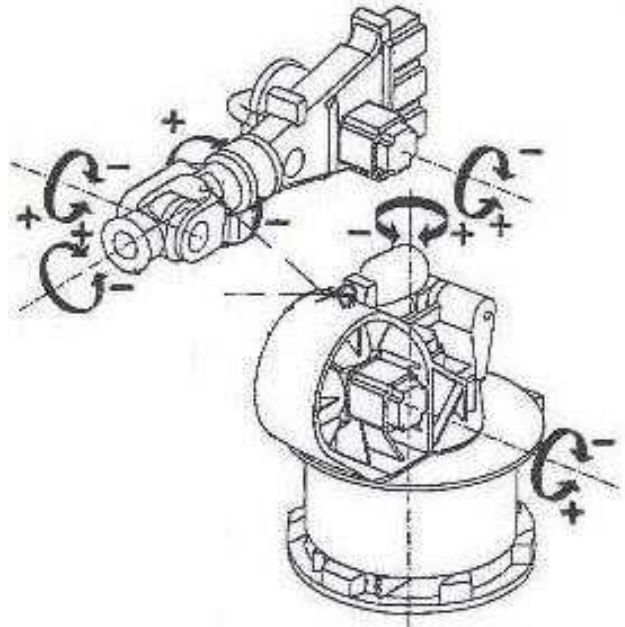

Industrial robot KUKA VK 360 with linear axis 4 meters

Product ID	Type of control		Year of construction	Lifting capacity	Working radius	Price
KUKA VK 360	VK360		1998	200kg	2410mm	by request
Accessories	32 digital inputs and 32 digital outputs		With linear axis 4 meters			
Operating hours						
	Axis 1	Axis 2	Axis 3	Axis 4	Axis 5	Axis 6
Range of motion	185°	-40° +93°	-210° +58°	350°	120°	350°
Motion speed	100%/sec.	100%/sec.	100%/sec.	154%/sec.	167%/sec.	251%/sec.