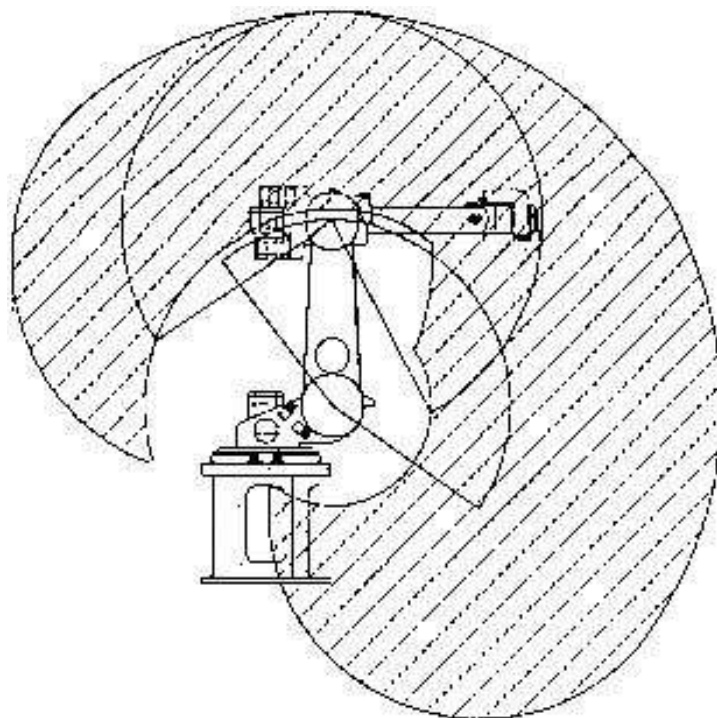

Industrial robot SEF SR25

Product ID	Type of control		Year of construction	Lifting capacity	Working radius	Price
SEF SR25	VRS2		2003	25kg	2043mm	by request
Accessories	Digital inputs/outputs					
Operating hours						
	Axis 1	Axis 2	Axis 3	Axis 4	Axis 5	Axis 6
Range of motion	310°	195°	250°	360°	200°	360°